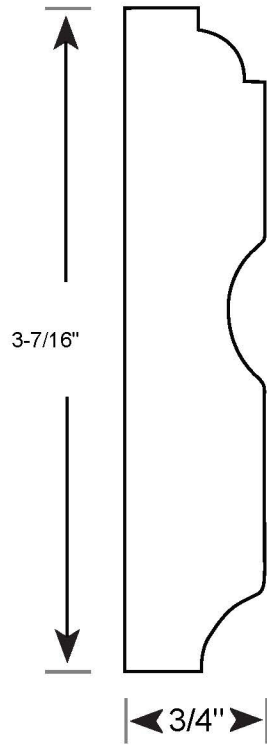

Profile Number: 1023

www.cdmwoodworking.com
Phone: 847.395.6334
office@cdmwoodworking.com

Chair Rail