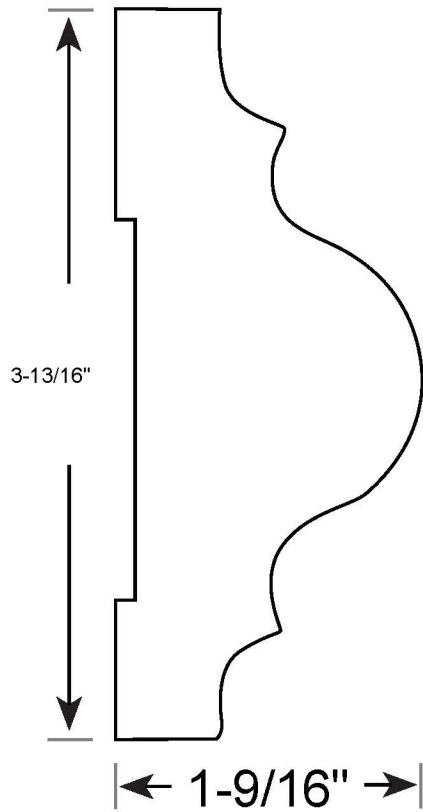

# Profile Number: 1034

www.cdmwoodworking.com  
Phone: 847.395.6334  
office@cdmwoodworking.com

Chair Rail