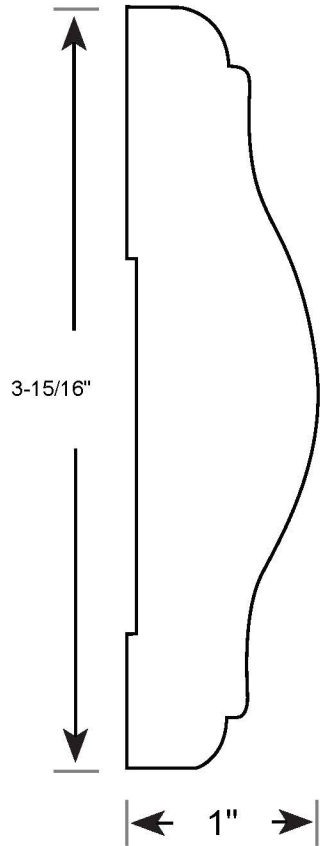

Profile Number: 1035

www.cdmwoodworking.com
Phone: 847.395.6334
office@cdmwoodworking.com

Chair Rail