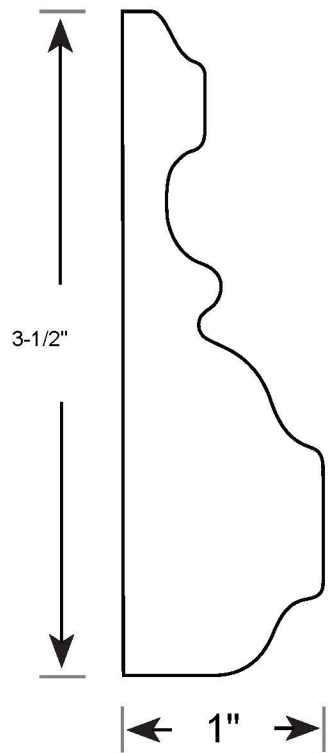

Profile Number: 1036

www.cdmwoodworking.com
Phone: 847.395.6334
office@cdmwoodworking.com

Chair Rail