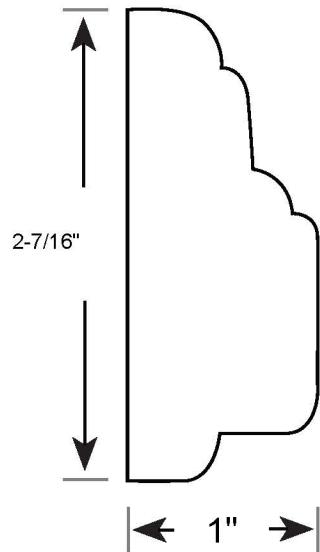

Profile Number: 1037

www.cdmwoodworking.com
Phone: 847.395.6334
office@cdmwoodworking.com

Chair Rail