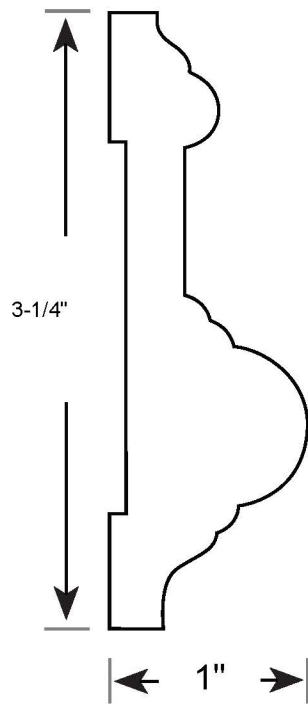

Profile Number: 1038

www.cdmwoodworking.com
Phone: 847.395.6334
office@cdmwoodworking.com

Chair Rail