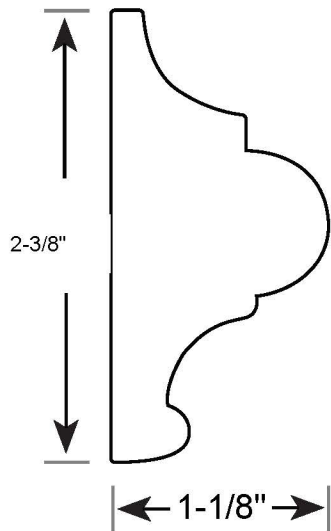

Profile Number: 1039

www.cdmwoodworking.com
Phone: 847.395.6334
office@cdmwoodworking.com

Chair Rail