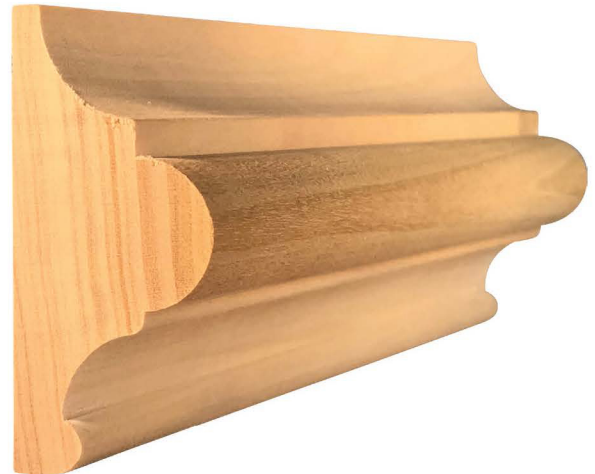

Profile Number: 1039

www.cdmwoodworking.com
Phone: 847.395.6334
office@cdmwoodworking.com

Chair Rail