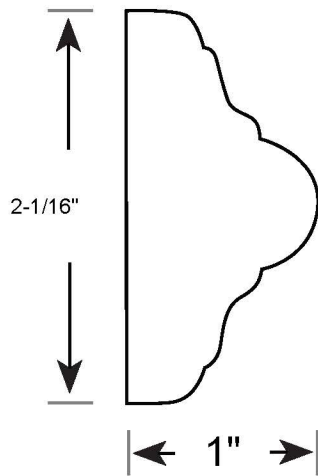

Profile Number: 1040

www.cdmwoodworking.com
Phone: 847.395.6334
office@cdmwoodworking.com

Chair Rail