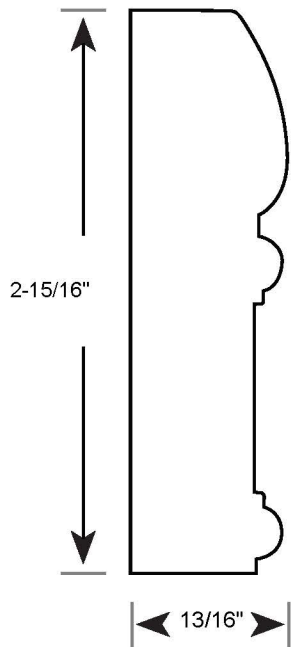

# Profile Number: 1041

www.cdmwoodworking.com  
Phone: 847.395.6334  
office@cdmwoodworking.com

Chair Rail, Casing