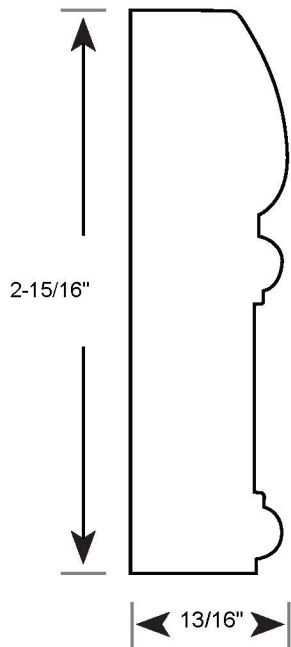

Profile Number: 1041

www.cdmwoodworking.com
Phone: 847.395.6334
office@cdmwoodworking.com

Chair Rail, Casing