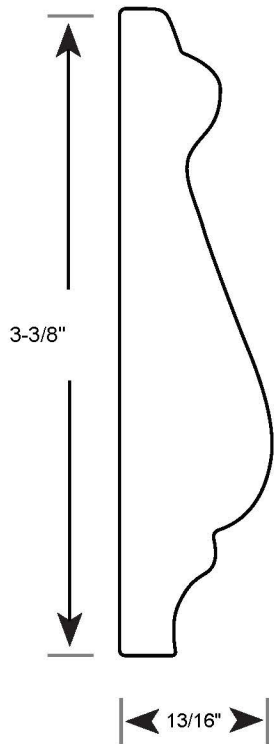

Profile Number: 1043

www.cdmwoodworking.com
Phone: 847.395.6334
office@cdmwoodworking.com

Chair Rail