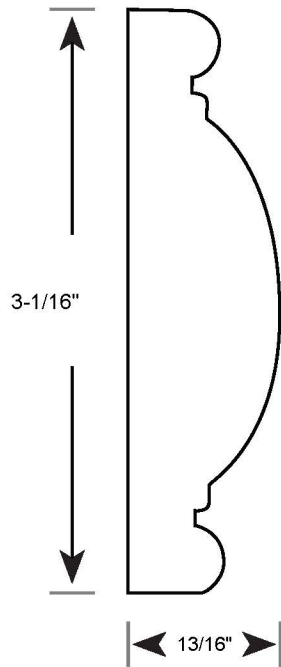

# Profile Number: 1044

www.cdmwoodworking.com  
Phone: 847.395.6334  
office@cdmwoodworking.com

Chair Rail, Casing