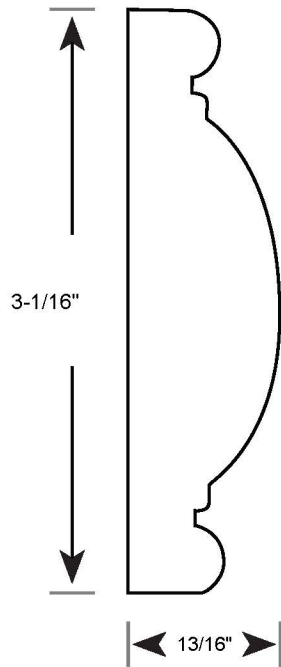

Profile Number: 1044

www.cdmwoodworking.com
Phone: 847.395.6334
office@cdmwoodworking.com

Chair Rail, Casing