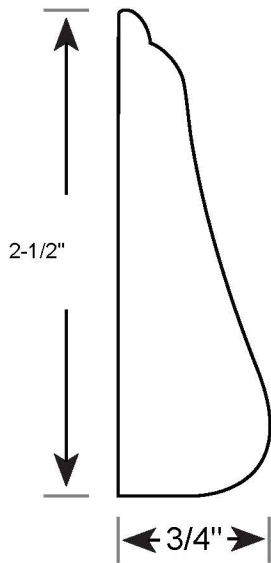

Profile Number: 1045

www.cdmwoodworking.com
Phone: 847.395.6334
office@cdmwoodworking.com

Chair Rail, Casing, Base Cap