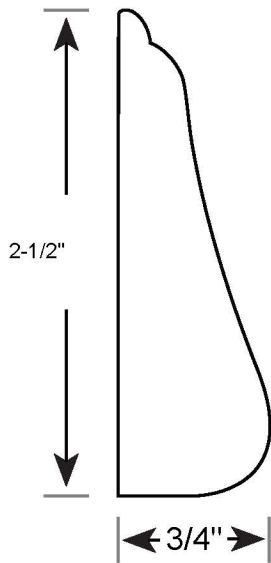

# Profile Number: 1045

www.cdmwoodworking.com  
Phone: 847.395.6334  
office@cdmwoodworking.com

Chair Rail, Casing, Base Cap