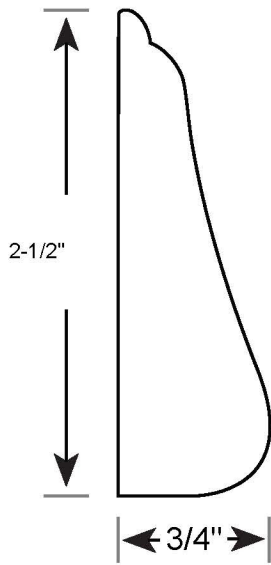

# Profile Number: 1045

www.cdmwoodworking.com  
Phone: 847.395.6334  
office@cdmwoodworking.com

Chair Rail, Casing, Base Cap