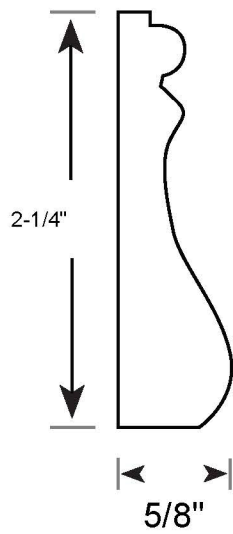

# Profile Number: 1046

www.cdmwoodworking.com  
Phone: 847.395.6334  
office@cdmwoodworking.com

Chair Rail, Base Cap, Panel Mould