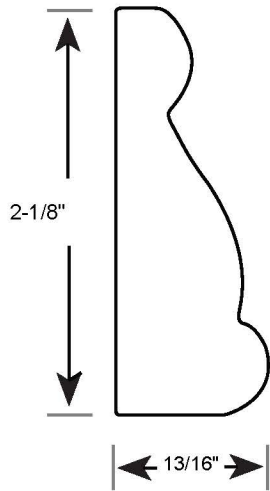

Profile Number: 1047

www.cdmwoodworking.com
Phone: 847.395.6334
office@cdmwoodworking.com

Chair Rail, Pane Mould, Base Cap