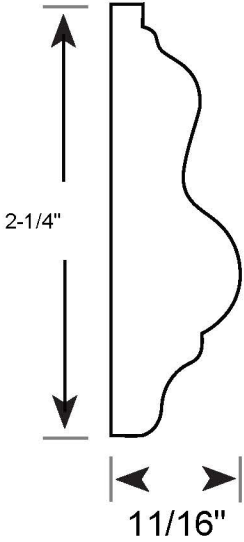

Profile Number: 1048

www.cdmwoodworking.com
Phone: 847.395.6334
office@cdmwoodworking.com

Chair Rail