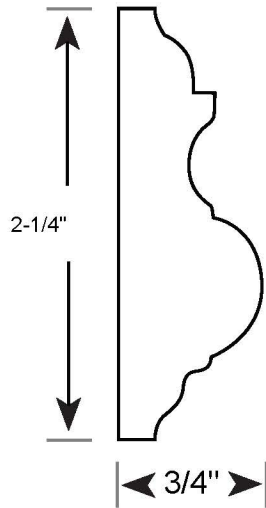

Profile Number: 1049

www.cdmwoodworking.com
Phone: 847.395.6334
office@cdmwoodworking.com

Chair Rail