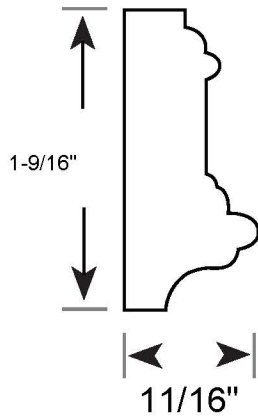

# Profile Number: 1050

www.cdmwoodworking.com  
Phone: 847.395.6334  
office@cdmwoodworking.com

Chair Rail, Panel Mould