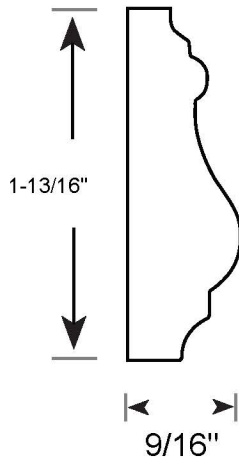

Profile Number: 1051

www.cdmwoodworking.com
Phone: 847.395.6334
office@cdmwoodworking.com

Chair Rail