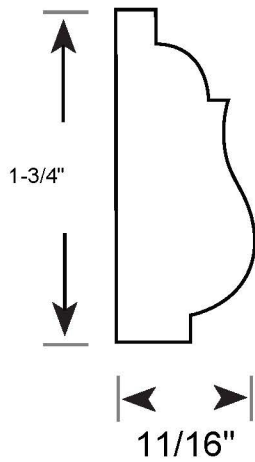

Profile Number: 1052

www.cdmwoodworking.com
Phone: 847.395.6334
office@cdmwoodworking.com

Chair Rail, Base Cap