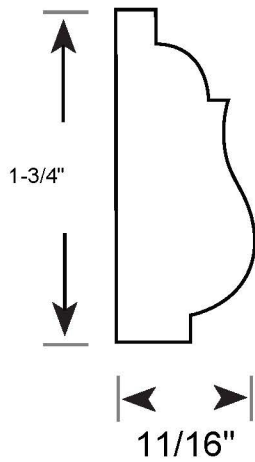

# Profile Number: 1052

www.cdmwoodworking.com  
Phone: 847.395.6334  
office@cdmwoodworking.com

Chair Rail, Base Cap