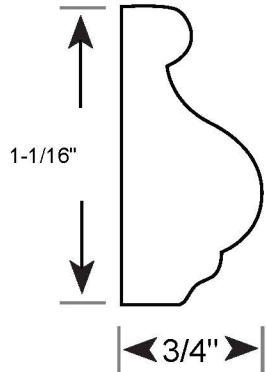

# Profile Number: 1056

www.cdmwoodworking.com  
Phone: 847.395.6334  
office@cdmwoodworking.com

Chair Rail, Panel Mould