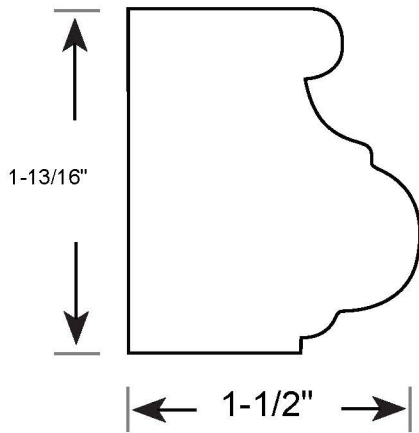

Profile Number: 1057

www.cdmwoodworking.com
Phone: 847.395.6334
office@cdmwoodworking.com

Chair Rail, Sill