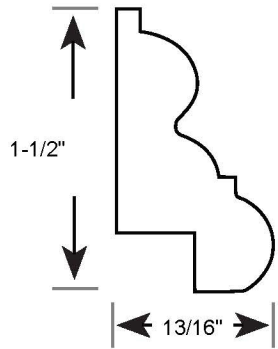

Profile Number: 1058

www.cdmwoodworking.com
Phone: 847.395.6334
office@cdmwoodworking.com

Panel Mould, Base Cap