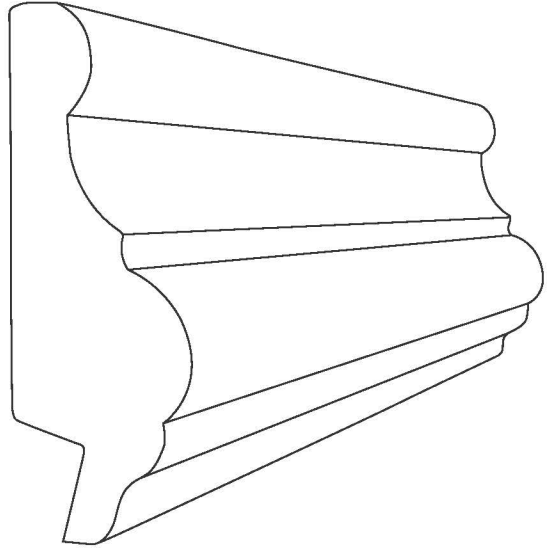

Profile Number: 1059

www.cdmwoodworking.com
Phone: 847.395.6334
office@cdmwoodworking.com

Panel Mould, Base Cap