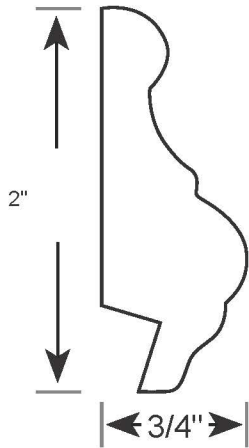

Profile Number: 1059

www.cdmwoodworking.com
Phone: 847.395.6334
office@cdmwoodworking.com

Panel Mould, Base Cap