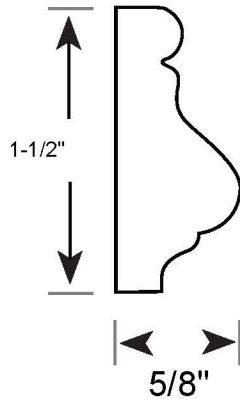

# Profile Number: 1060

www.cdmwoodworking.com  
Phone: 847.395.6334  
office@cdmwoodworking.com

Chair Rail, Panel Mould, Base Cap