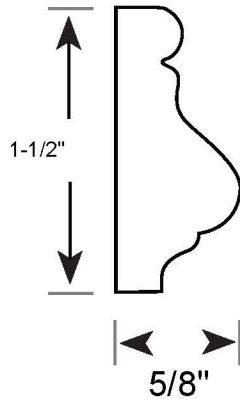

Profile Number: 1060

www.cdmwoodworking.com
Phone: 847.395.6334
office@cdmwoodworking.com

Chair Rail, Panel Mould, Base Cap