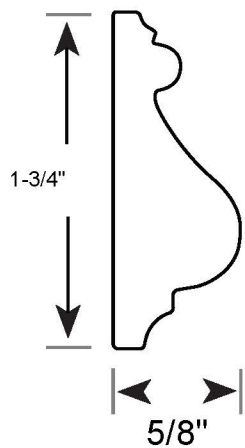

Profile Number: 1061

www.cdmwoodworking.com
Phone: 847.395.6334
office@cdmwoodworking.com

Chair Rail