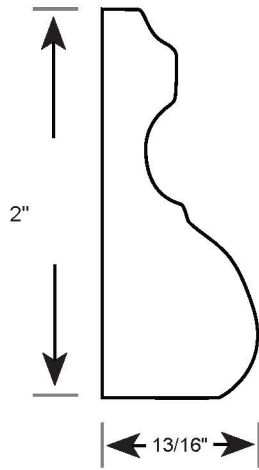

Profile Number: 1065

www.cdmwoodworking.com
Phone: 847.395.6334
office@cdmwoodworking.com

Chair Rail, Panel Mould