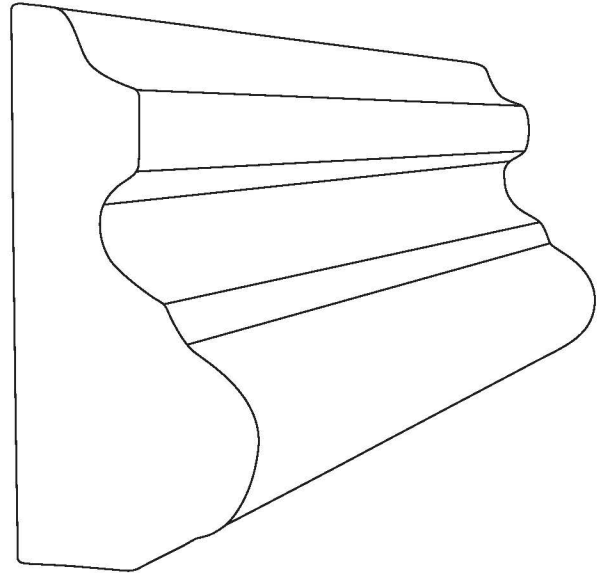

# Profile Number: 1066

www.cdmwoodworking.com  
Phone: 847.395.6334  
office@cdmwoodworking.com

Chair Rail, Panel Mould, Base Cap