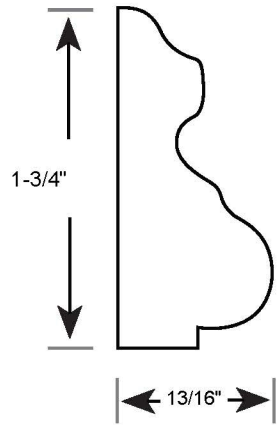

# Profile Number: 1066

www.cdmwoodworking.com  
Phone: 847.395.6334  
office@cdmwoodworking.com

Chair Rail, Panel Mould, Base Cap