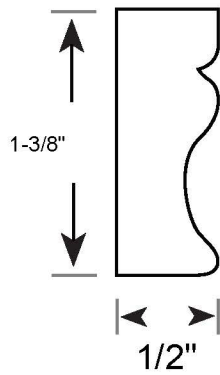

Profile Number: 1067

www.cdmwoodworking.com
Phone: 847.395.6334
office@cdmwoodworking.com

Panel Mould, Base Cap