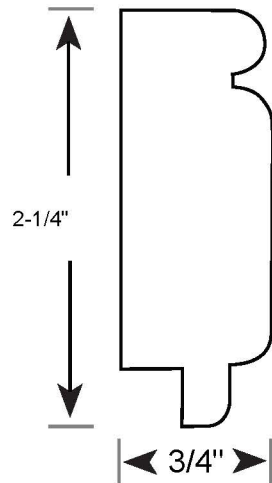

# Profile Number: 1068

www.cdmwoodworking.com  
Phone: 847.395.6334  
office@cdmwoodworking.com

Chair Rail, Panel Mould