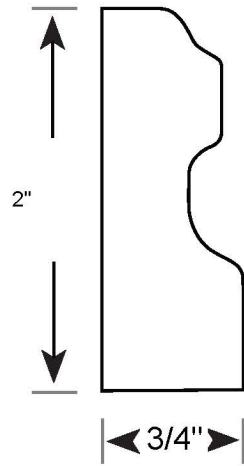

Profile Number: 1070

www.cdmwoodworking.com
Phone: 847.395.6334
office@cdmwoodworking.com

Chair Rail, Panel Mould