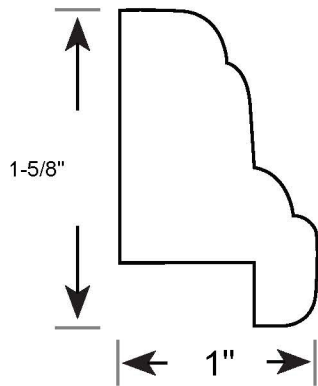

Profile Number: 1072

www.cdmwoodworking.com
Phone: 847.395.6334
office@cdmwoodworking.com

Chair Rail, Panel Mould, Base Cap