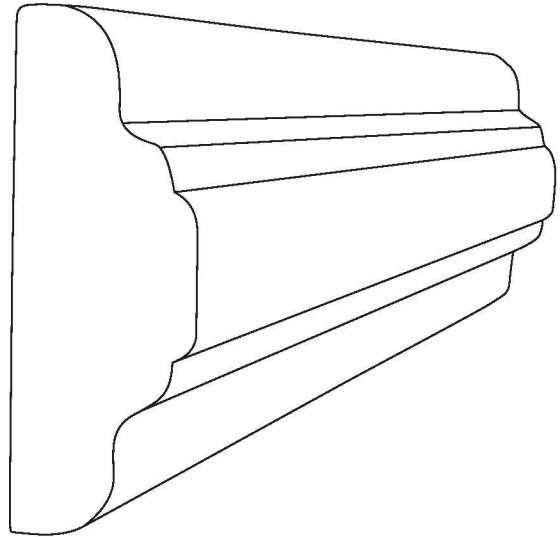

Profile Number: 1090

www.cdmwoodworking.com
Phone: 847.395.6334
office@cdmwoodworking.com

Chair Rail, Panel Mould