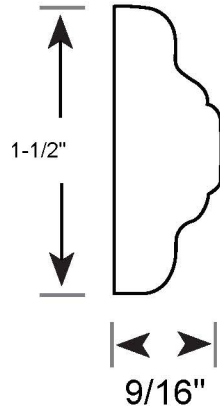

Profile Number: 1090

www.cdmwoodworking.com
Phone: 847.395.6334
office@cdmwoodworking.com

Chair Rail, Panel Mould