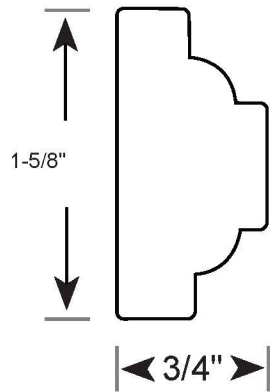

Profile Number: 1091

www.cdmwoodworking.com
Phone: 847.395.6334
office@cdmwoodworking.com

Chair Rail, Panel Mould