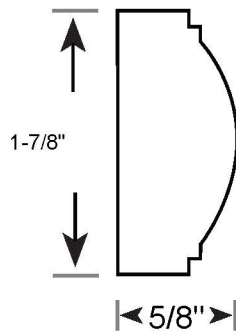

Profile Number: 1101

www.cdmwoodworking.com
Phone: 847.395.6334
office@cdmwoodworking.com

Chair Rail, Panel Mould