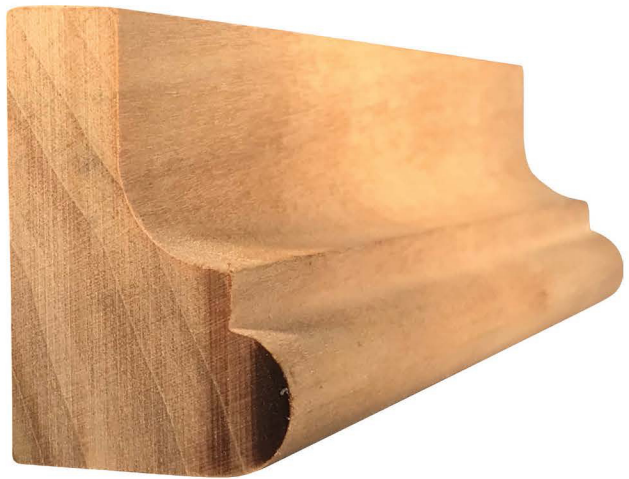

# Profile Number: 1111

www.cdmwoodworking.com  
Phone: 847.395.6334  
office@cdmwoodworking.com

Chair Rail, Panel Mould, Sill