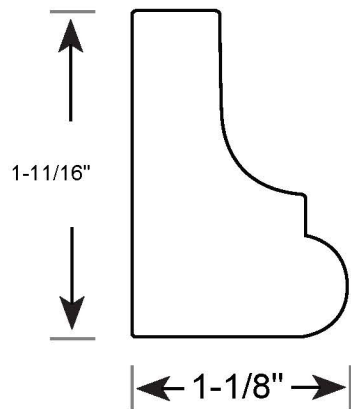

# Profile Number: 1111

www.cdmwoodworking.com  
Phone: 847.395.6334  
office@cdmwoodworking.com

Chair Rail, Panel Mould, Sill