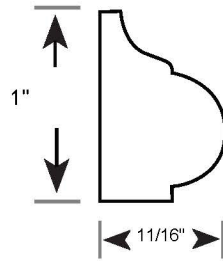

Profile Number: 1112

www.cdmwoodworking.com
Phone: 847.395.6334
office@cdmwoodworking.com

Chair Rail, Panel Mould, Base Cap