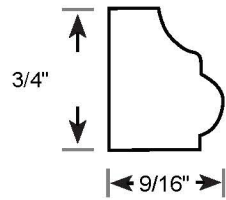

Profile Number: 1113

www.cdmwoodworking.com
Phone: 847.395.6334
office@cdmwoodworking.com

Panel Mould, Base Cap