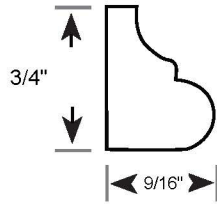

Profile Number: 1114

www.cdmwoodworking.com
Phone: 847.395.6334
office@cdmwoodworking.com

Panel Mould, Base Cap