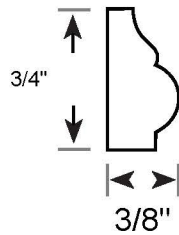

Profile Number: 1115

www.cdmwoodworking.com
Phone: 847.395.6334
office@cdmwoodworking.com

Panel Mould, Base Cap