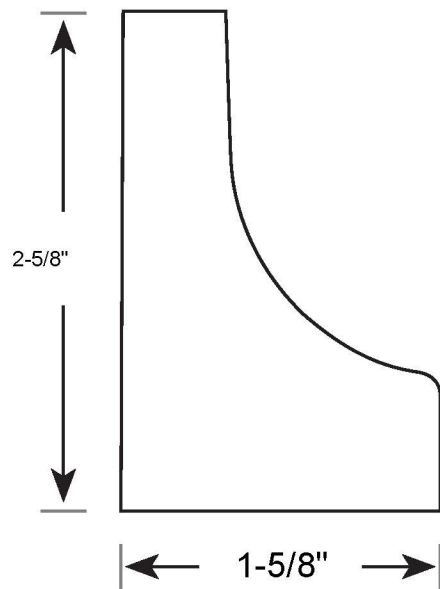

Profile Number: 1155

www.cdmwoodworking.com
Phone: 847.395.6334
office@cdmwoodworking.com

Cove Detail