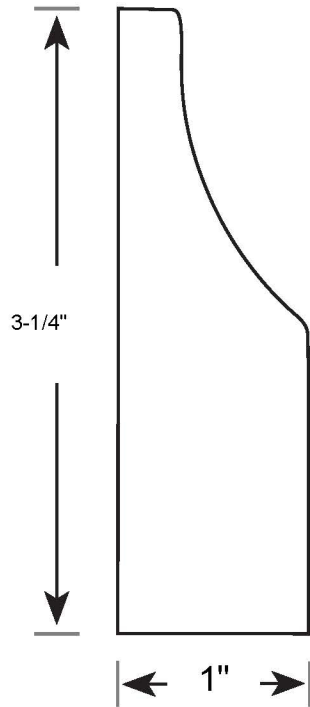

# Profile Number: 1156

www.cdmwoodworking.com  
Phone: 847.395.6334  
office@cdmwoodworking.com

Cove Detail, Baseboard