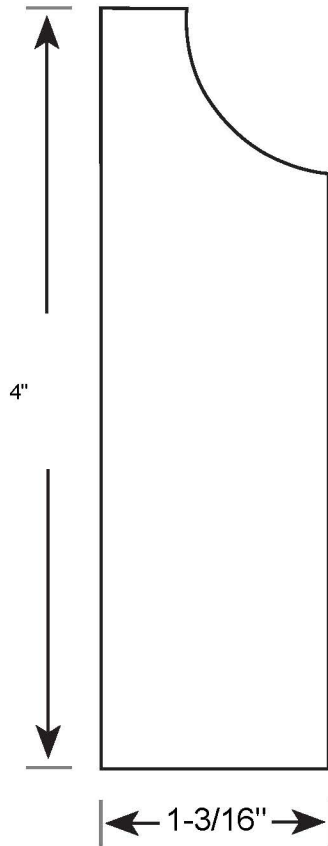

Profile Number: 1157

www.cdmwoodworking.com
Phone: 847.395.6334
office@cdmwoodworking.com

Cove Detail