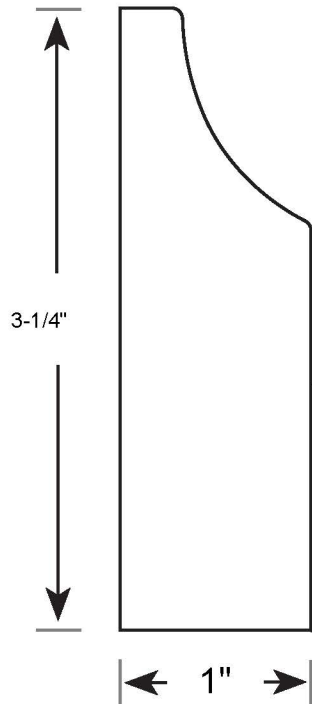

Profile Number: 1158

www.cdmwoodworking.com
Phone: 847.395.6334
office@cdmwoodworking.com

Cove Detail