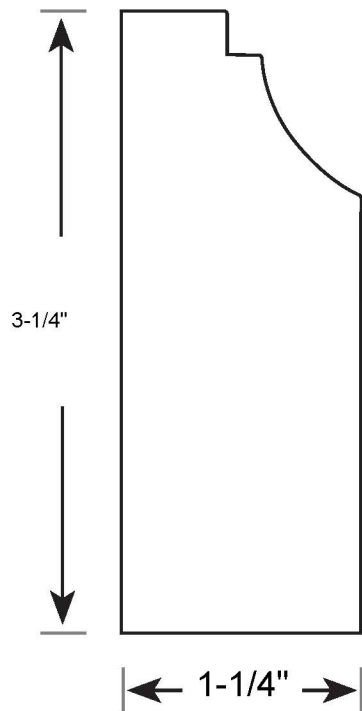

Profile Number: 1159

www.cdmwoodworking.com
Phone: 847.395.6334
office@cdmwoodworking.com

Cove Detail, Sill